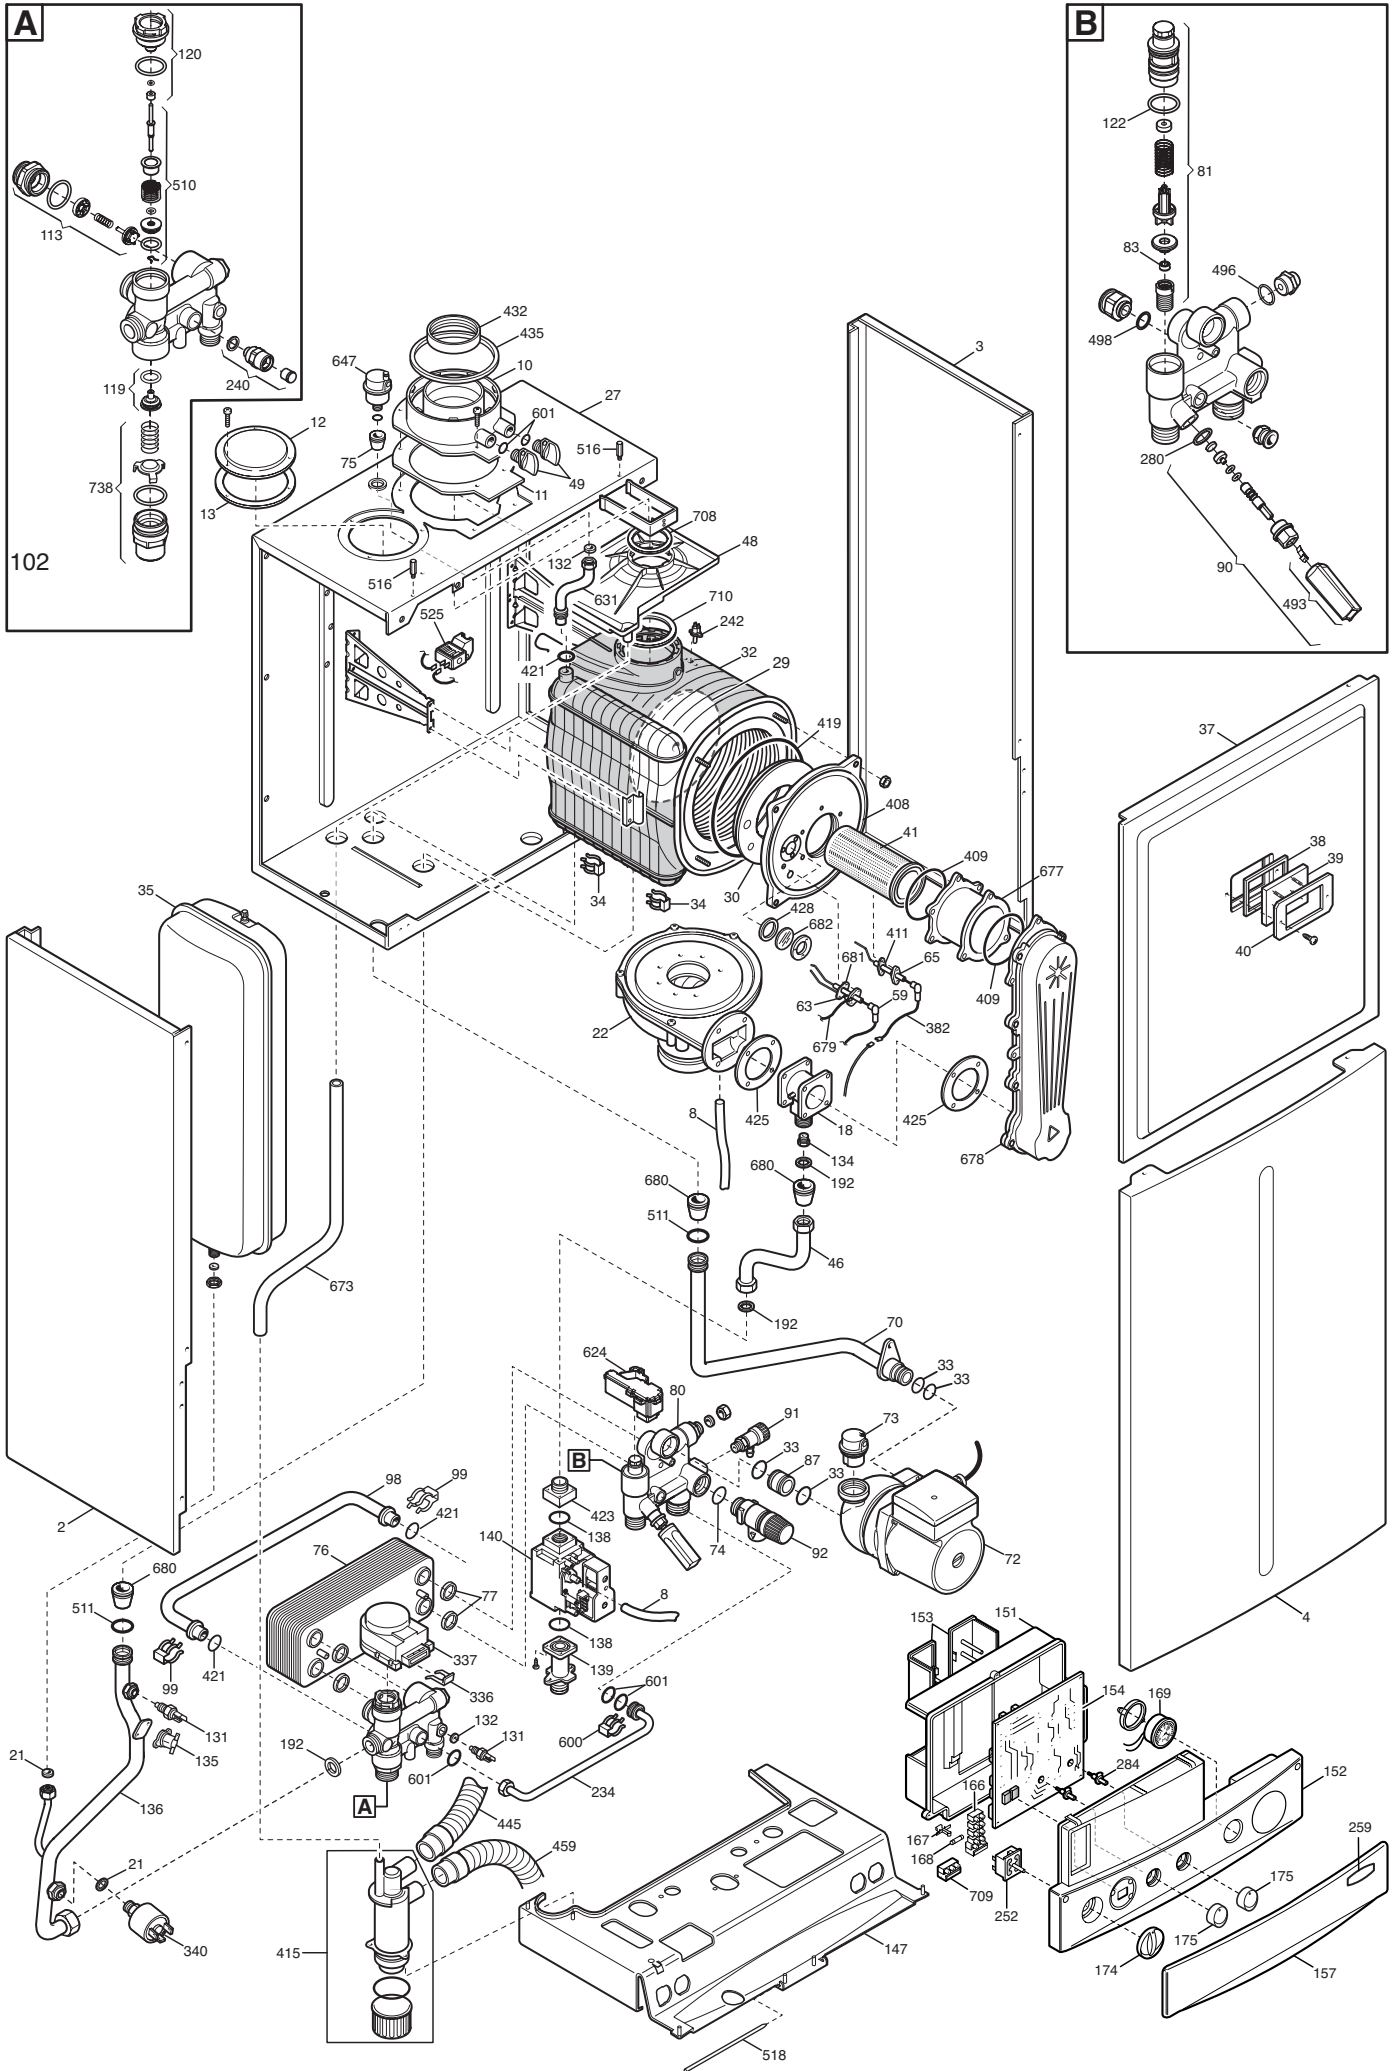

Pos	Code	Description code	HYH437243970 BOILER 240						To serial number	From serial number	Interchan geable:
			HLH43243970 1.240	HLH43243970 240	HLH43283970 280	HLH43283971 280	HLH43283972 280	HLH43283972 280			
672	5668560	ASS.TUBO V3V ENT.SERPENT.									
673	5410030	TUBO EPDM 15X23 L=280									
673	5412190	TUBO COLL.RAC/COND.SIFONE	•	•	•	•	•				
674	5409390	GUARNIZ.SCAMBIATORE 4 EL.									
675	8380780	MOLLA FIX SCAMBIATORE									
677	5212010	PROLUNGA 4 ELEM. HT 1.120									
677	5212920	PROLUNGA GAS 4 ELEM.BASIC		•							
677	5212930	PROLUNGA GAS 5 ELEM.BASIC	•		•	•	•				
678	5665130	ASSIEME COPERCHIO ARIA/GAS									
678	5672130	ASS.COPERC.ARIA/GAS BASIC	•	•	•	•	•				
679	8510980	CAVO MASSA CANDELA ACCENS.									
679	8511150	CAVO MASSA CAND/ACC.L=270	•	•	•	•	•				
680	5409250	GUARNIZIONE PASSATUBO D15	•	•	•	•	•				
681	5409120	GUARN. CANDELA ACCENSIONE	•	•	•	•	•				
682	5211800	VETRINO ISPEZIONE FIAMMA	•	•	•	•	•				
686	5663020	VALV.NON RITOR.BY-PASS-10.0100	•								
708	5410970	GUARN.D.60 DOPPIO LABBRO	•	•	•	•	•				
709	8423160	MODULO PORTAFUSIBILE	•	•	•	•	•				
710	5411030	GUARNIZ.A LABBRO DIAM.80	•	•	•	•	•				
715	5402700	ANELLO OR 15,60X1,78-CF20- NL		•			•				
732	620210	ASS.MOLLA CILIND.+GUIDA MOLLA									
738	620490	GR.RACC/OR/GUIDA MOLLA 12.0059	•		•	•					
999	5663850	CABLAG.PREDISP.TERMOSTATI									
999	8414620	CAVO ALIMENTAZIONE	•	•	•	•	•				
999	8418860	CONNETTORE TIMER	•	•	•	•	•				
999	8419950	CABLAGGIO MORSETTIERA HT.									
999	8419990	CABL.COLL. SCHEDA DISPLAY									
999	8510530	CABL.ALIM.VEN/TH.FUMI/ACC.									
999	8510540	CABLAGGIO CONTR.VENTILAT.									
999	8510550	CAB.SONDA RIS/PR.BO/PRE.PO.									
999	8510560	CABLAGGIO VALVOLA 3 VIE									
999	8511160	CABL.ALIM.VENTIL/ACCENDIT.			•	•	•				
999	8511170	CAB.CON.VEN/TH/FU/TH/LI/SONDA			•	•	•				
999	8511180	CABL.MORSETTIERA/COMMUTAT.			•	•	•				
999	8511190	CAB.SONDA SAN/PR/SAN/SONDA			•	•	•				
999	8511210	CABLAGGIO MORSETTIERA			•	•	•				
999	8511220	CAVO MASSA SCHEDA			•	•	•				
999	8511230	CAVO MASSA			•	•	•				
999	8511330	CAB.SONDA SAN/PR/SAN/SONDA	•								
999	8511550	CABL.ALIM.VALVOLA GAS									
999	8511610	CABL.ALIM.V3V/POMPA/V.GAS	•	•	•	•	•				

Tab 278